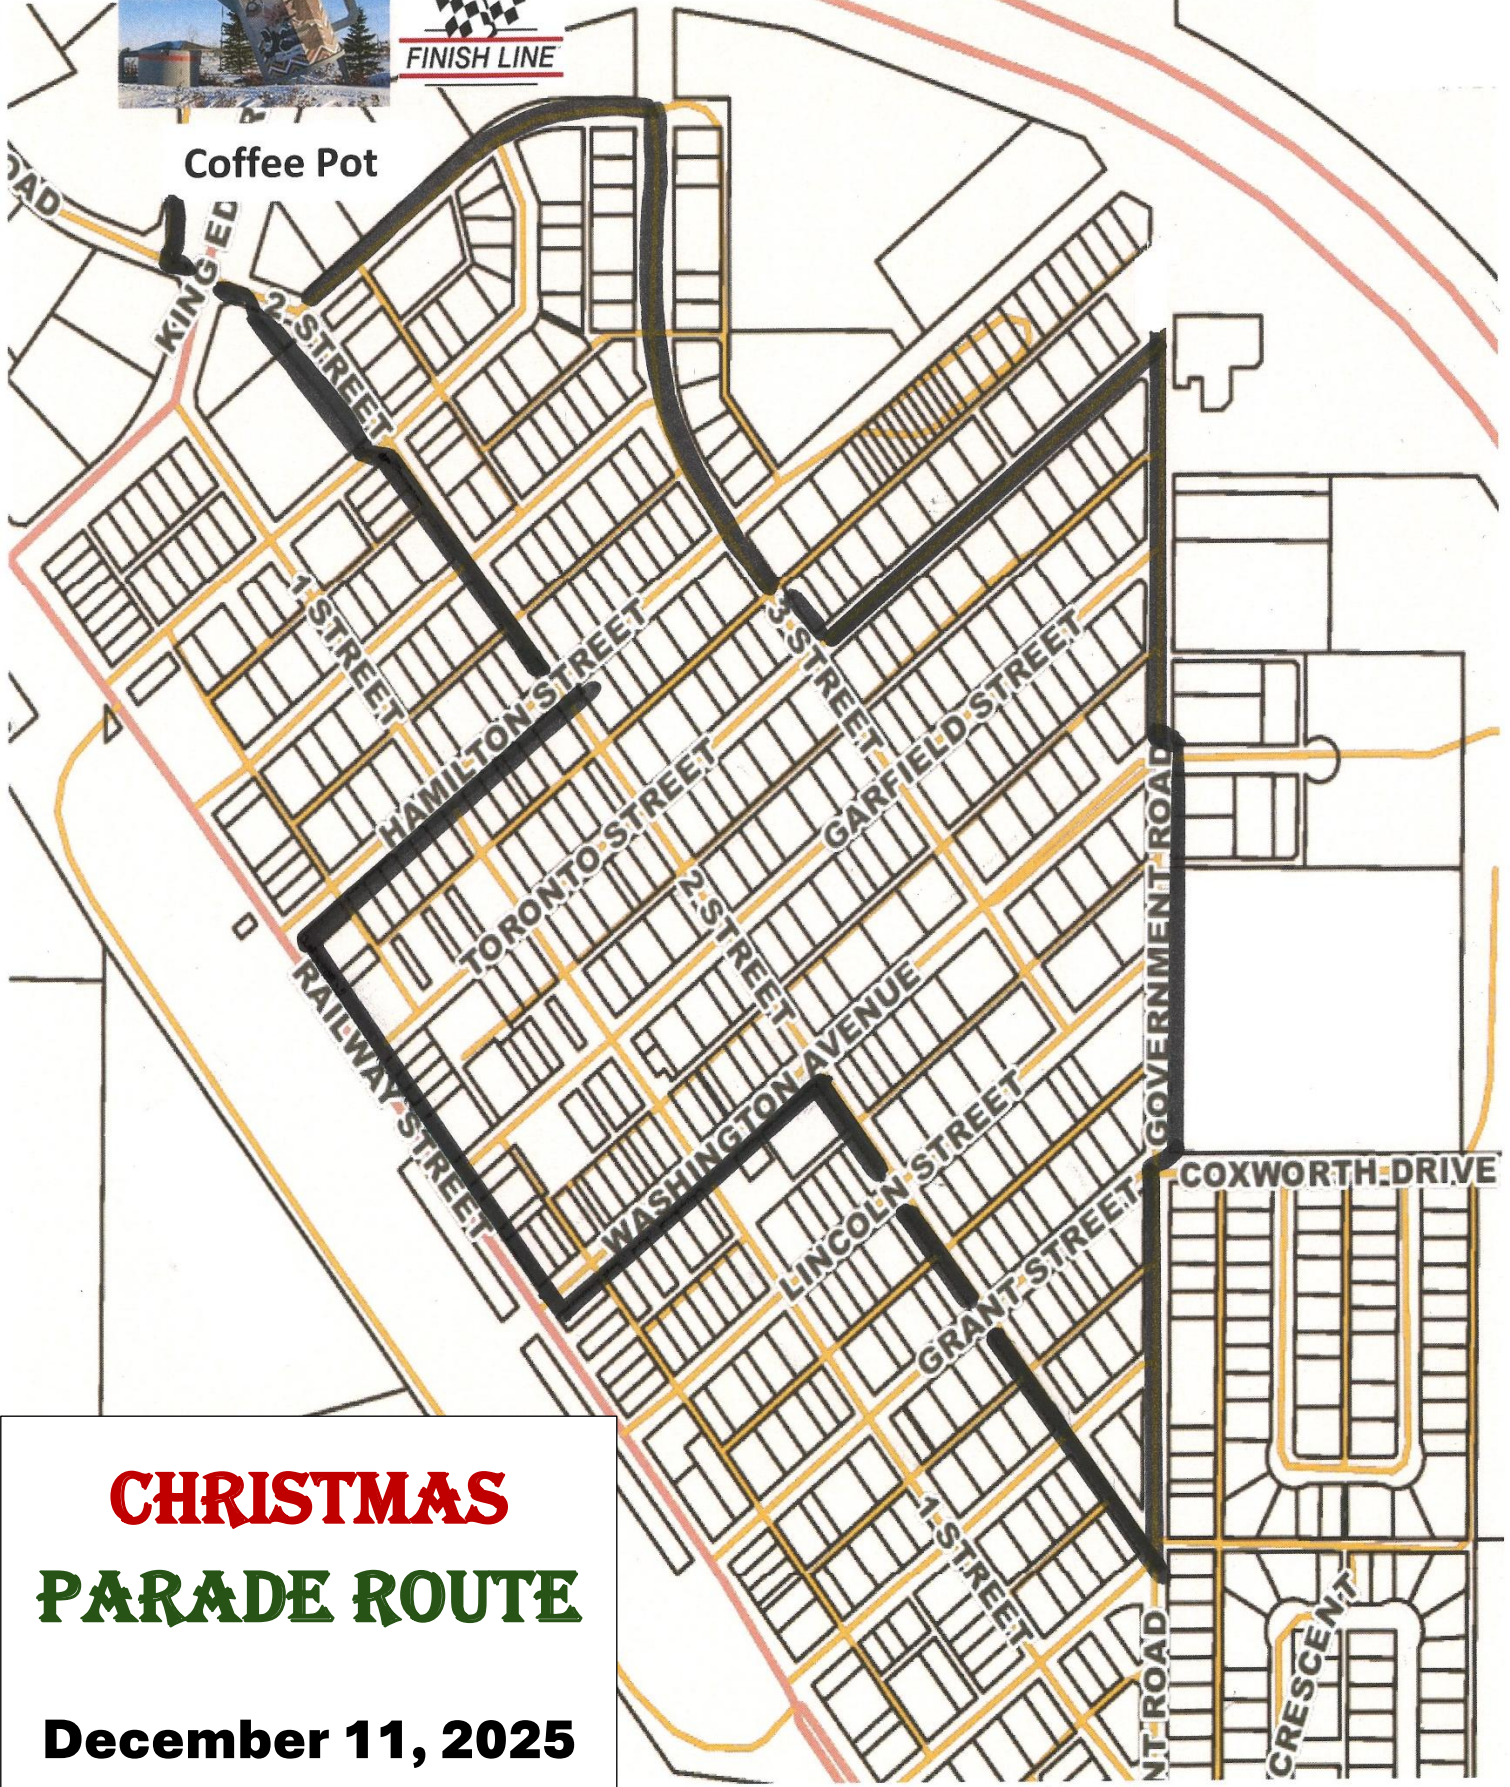

Coffee Pot

**CHRISTMAS
PARADE ROUTE**

December 11, 2025

7:00 p.m.